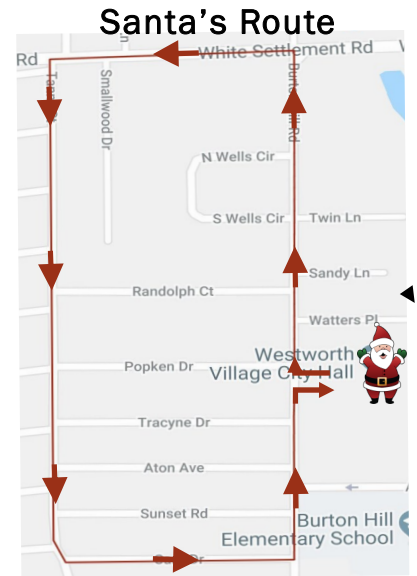

Westworth Village

Westworth Village News

December 2021

Calendar

December 4

- Santa Day—9 AM—12 PM

December 12

- ZBA Meeting—6:30 PM
- City Council Meeting—7:00 PM

December 17

- Blood Drive—9:00 AM—2:00 PM

December 24—27

- Christmas (Observed)—City Offices Closed

December 31

- New Years (Observed)—City Offices Closed

For the latest news, sign-up to receive email and/or text notifications from the city at:

<http://cityofwestworth.com/manage-notifications>

Santa Claus is Coming to Town

Santa Claus will be visiting Westworth Village on **December 4th!** He will begin his ride through town on the route pictured on a Fort Worth fire engine at **9:00 AM** and will be escorted by Westworth Village PD to the City Hall, where he will be in his socially-distanced sleigh for photo opportunities until **noon!**

Families will receive a photo with Santa, a take-n-make Christmas craft packet, and a snack to-go.

Holiday Theft Awareness

Yes, **ITS SHOPPING SEASON FOR BURGLARS!**

Be sure to keep your car locked (even when parked in your driveway) and hide items from view on the inside when shopping this season.

HIDE
Your Stuff

LOCK
Your Car

TAKE
Your Keys

Additionally, after all the presents have been unwrapped this holiday season, take time to break down the boxes and hide them in dark trash bags or trash bins. Burglars drive neighborhoods and shop the curbs for houses to hit.

A reminder from the Westworth Village Police Department.